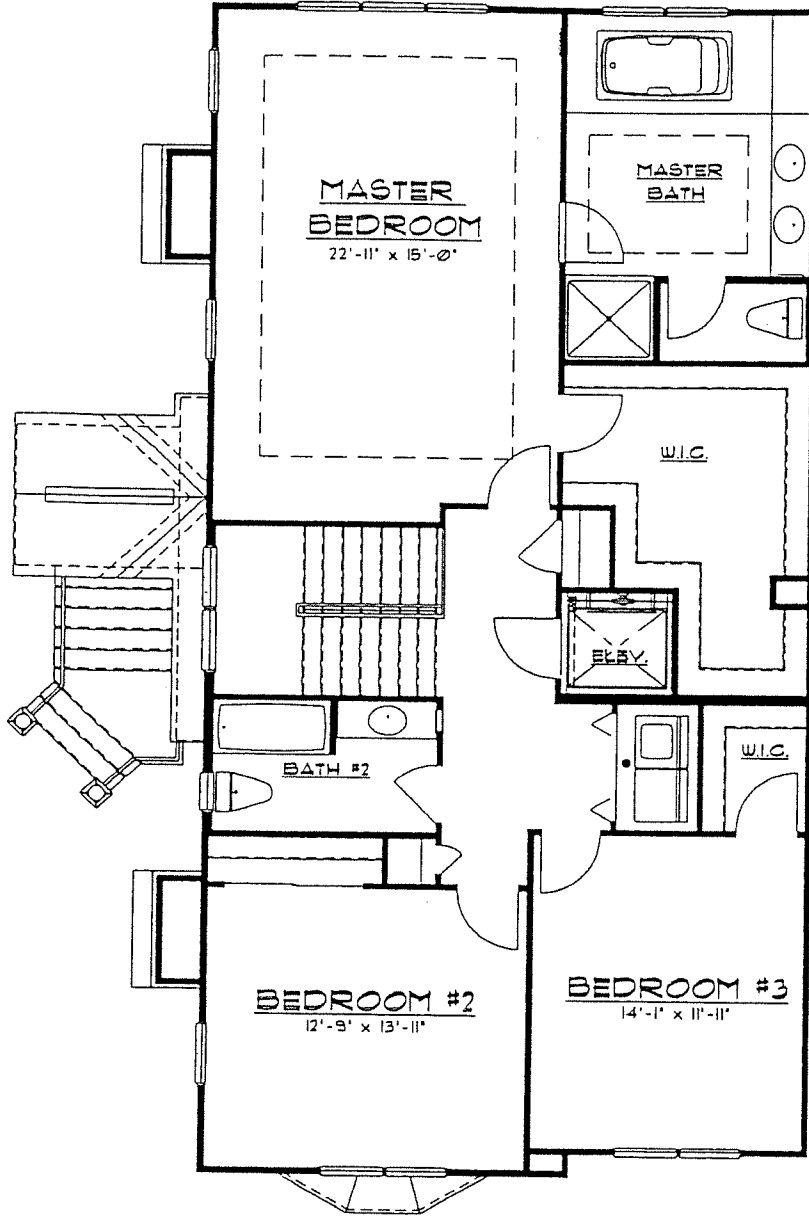

BK08680PG082

EXHIBIT "E-3"

OXFORD MODEL
2ND FLOOR PLAN

**MINNO
& WASKO**

ARCHITECTS AND PLANNERS

80 Lambert Lane Suite 105
Lambertville New Jersey 08530
Telephone (800) 397-9009
Fax (800) 397-9309

08/08/03
BEACON HILL TOWNHOMES
ENGLEWOOD, NEW JERSEY

BK08680PG083

EXHIBIT "E-3"

OXFORD MODEL
3RD FLOOR PLAN

**MINNO
& WASKO**

ARCHITECTS AND PLANNERS

80 Lambert Lane Suite 105
Lambertville New Jersey 08530
Telephone (609) 397-9009
Fax (609) 397-9399

08/08/03
BEACON HILL TOWNHOMES
ENGLEWOOD, NEW JERSEY