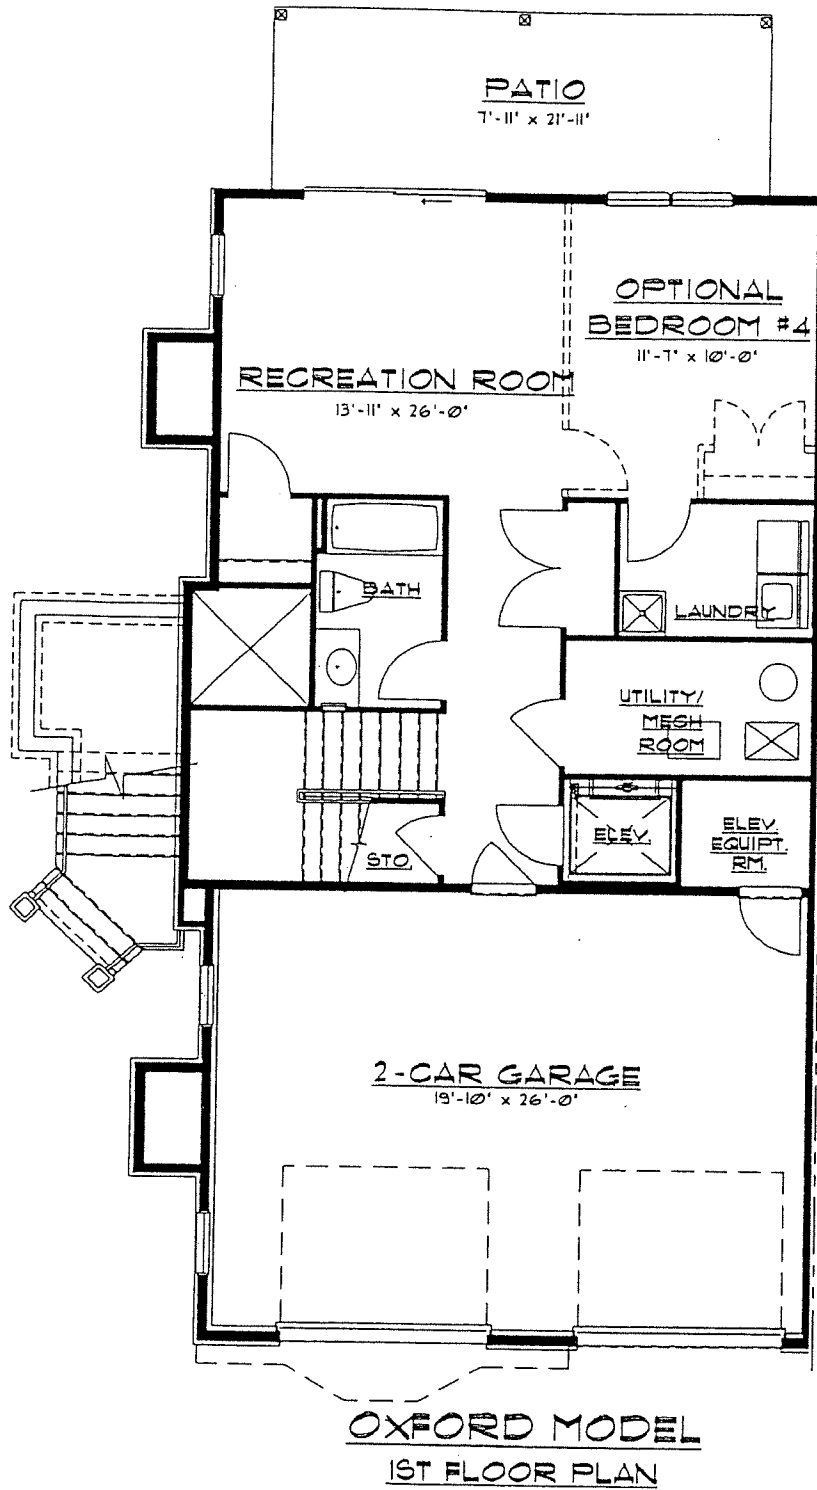

EXHIBIT "E-3"

**MINNO
& WASKO**

ARCHITECTS AND PLANNERS

80 Lambert Lane Suite 105
Lambertville, New Jersey 08530
Telephone (609) 397-9009
Fax (609) 397-9309

08/08/03
BEACON HILL TOWNHOMES
ENGLEWOOD, NEW JERSEY

BK08680PG082