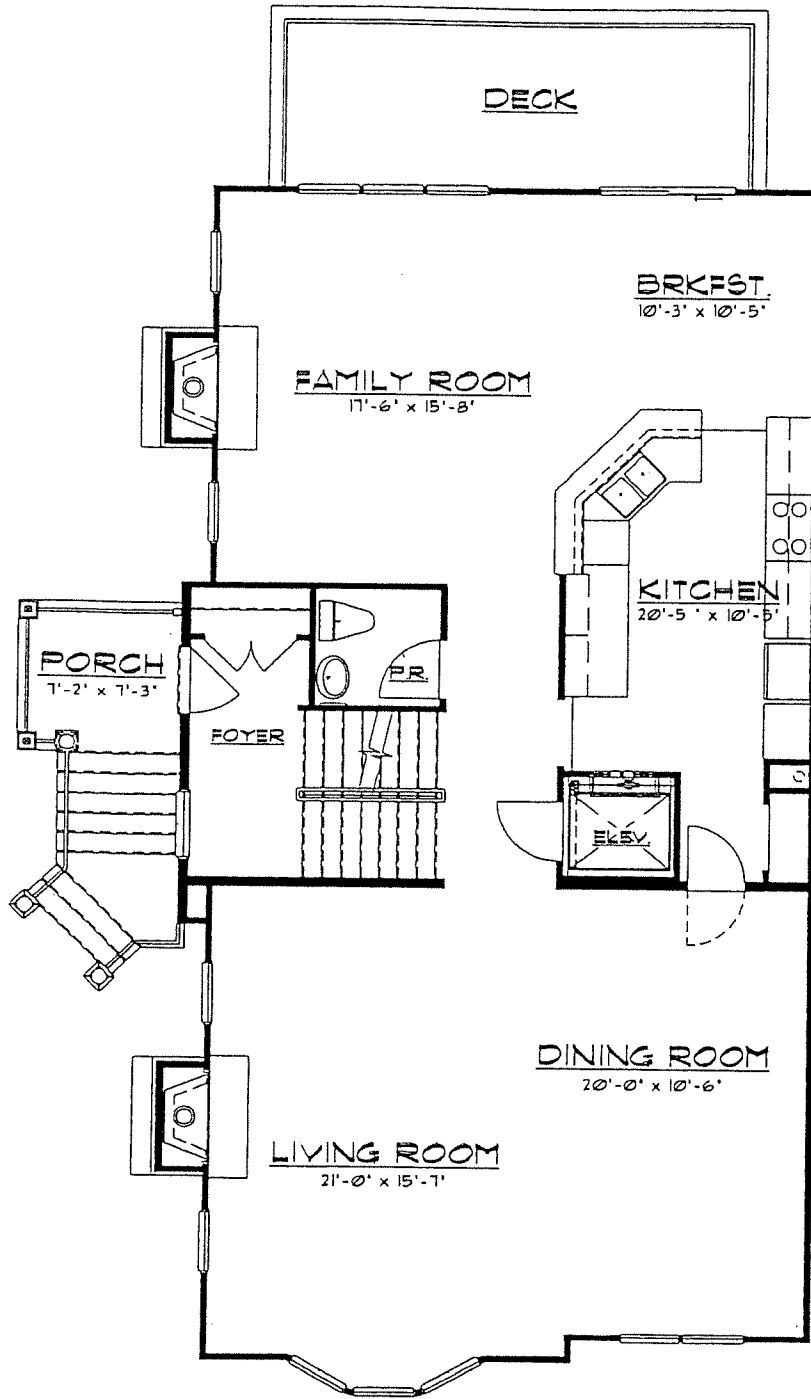

BK08680PG082

EXHIBIT "E-3"

OXFORD MODEL
2ND FLOOR PLAN

**MINNO
& WASKO**

ARCHITECTS AND PLANNERS

80 Lambert Lane Suite 105
Lambertville New Jersey 08530
Telephone (800) 397-9009
Fax (800) 397-9309

08/08/03
BEACON HILL TOWNHOMES
ENGLEWOOD, NEW JERSEY