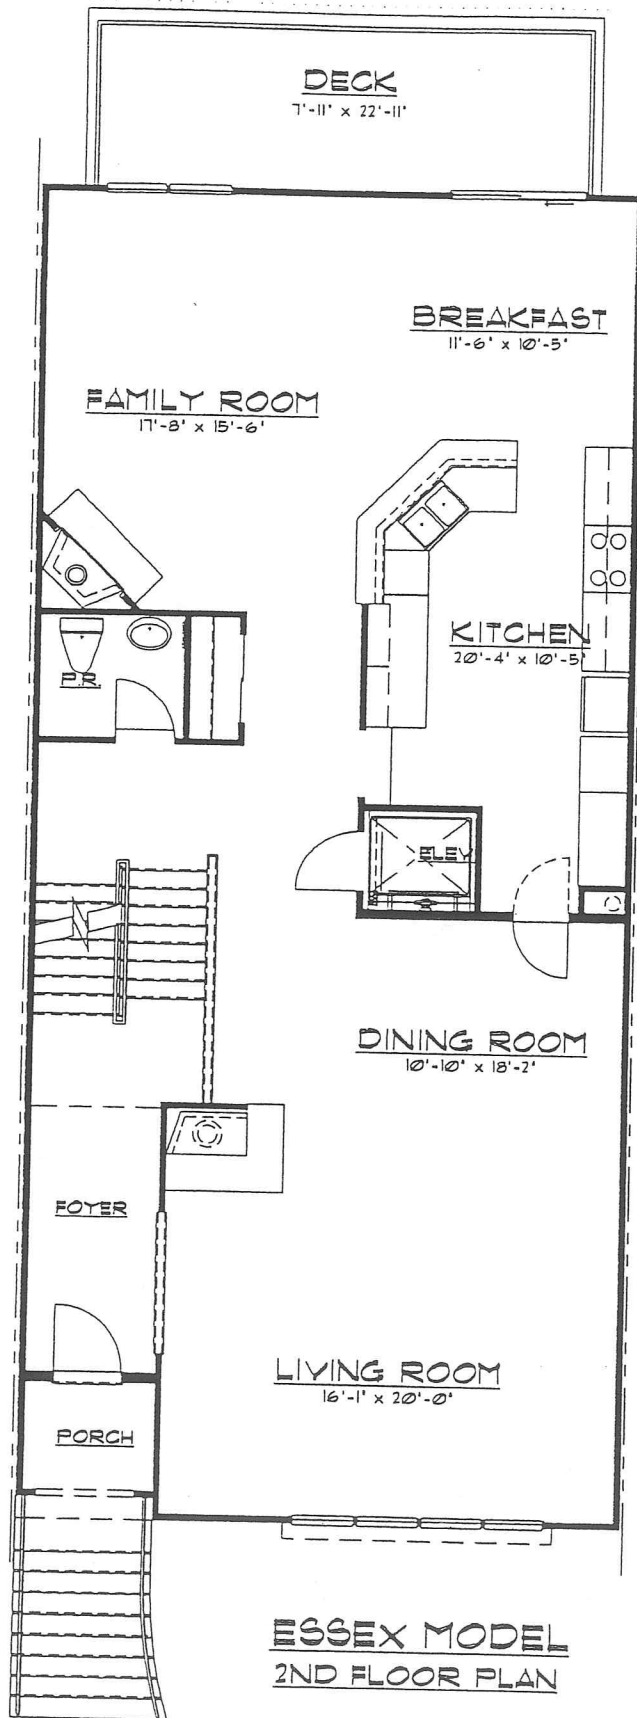

EXHIBIT "E-2"

MINNO
& WASKO

ARCHITECTS AND PLANNERS

80 Lambert Lane Suite 105
Lambertville New Jersey 08530
Telephone (609) 397-9009
Fax (609) 397-9389

08/08/03
BEACON HILL TOWNHOMES
ENGLEWOOD, NEW JERSEY

BK08680PG080