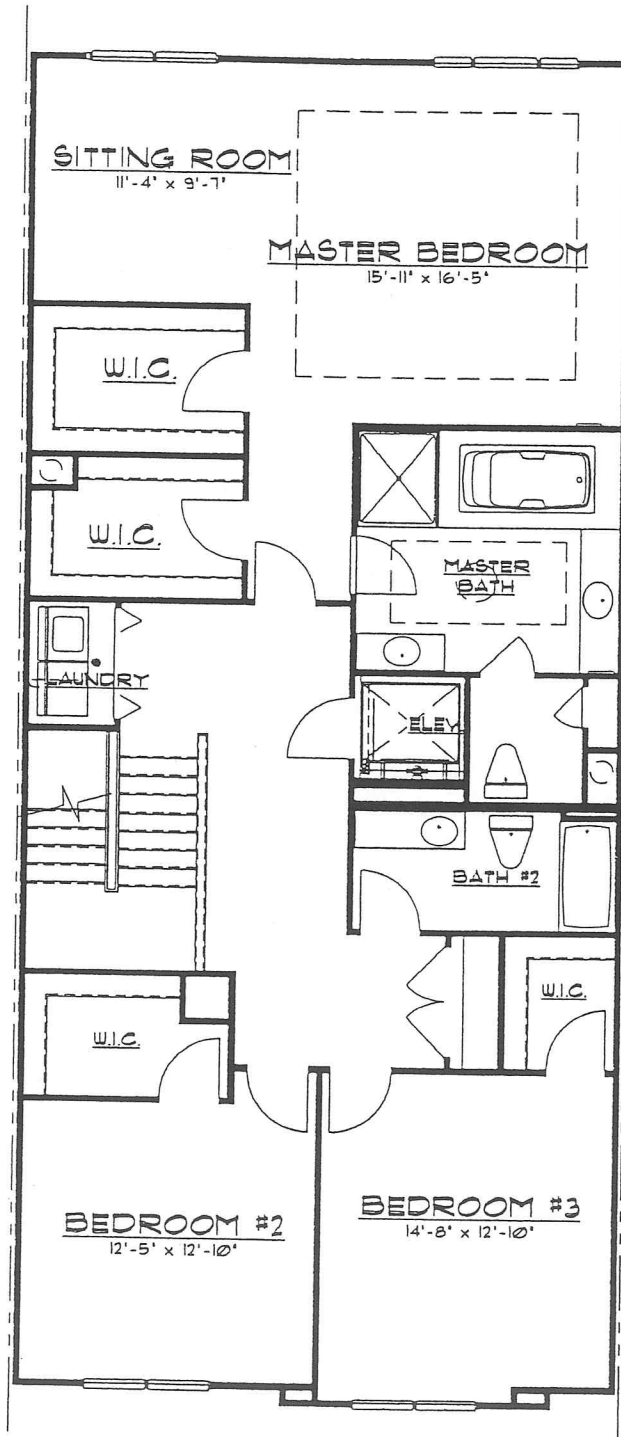

BK08680PG080

EXHIBIT "E-2"

ESSEX MODEL
3RD FLOOR PLAN

**MINNO
& WASKO**

ARCHITECTS AND PLANNERS

80 Lambert Lane Suite 105
Lambertville New Jersey 08530
Telephone (609) 397-9009
Fax (609) 397-9399

BEACON HILL TOWNHOMES
ENGLEWOOD, NEW JERSEY