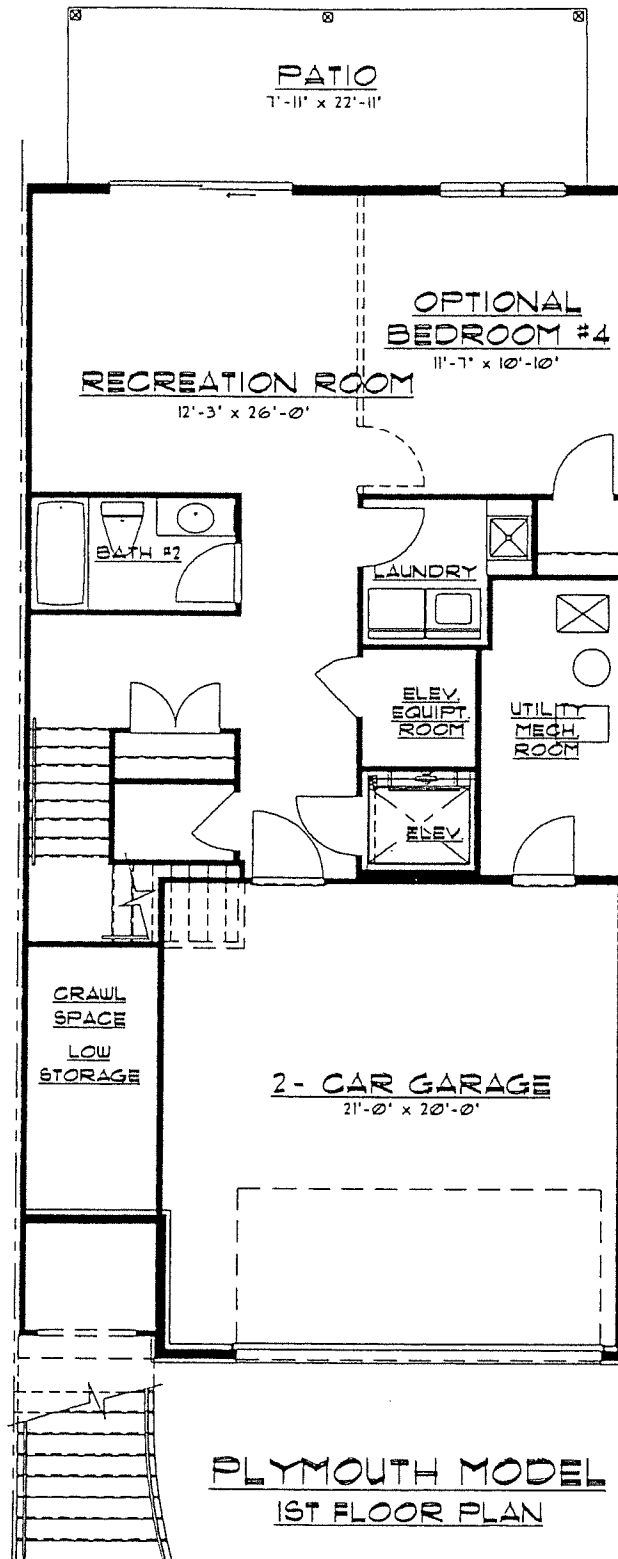

EXHIBIT "E-4"

**MINNO
& WASKO**

ARCHITECTS AND PLANNERS

60 Lambert Lane Suite 105
Lambertville New Jersey 08530
Telephone (609) 397-9009
Fax (609) 397-9399

08/08/03
BEACON HILL TOWNHOMES
ENGLEWOOD, NEW JERSEY

BK08680PG085