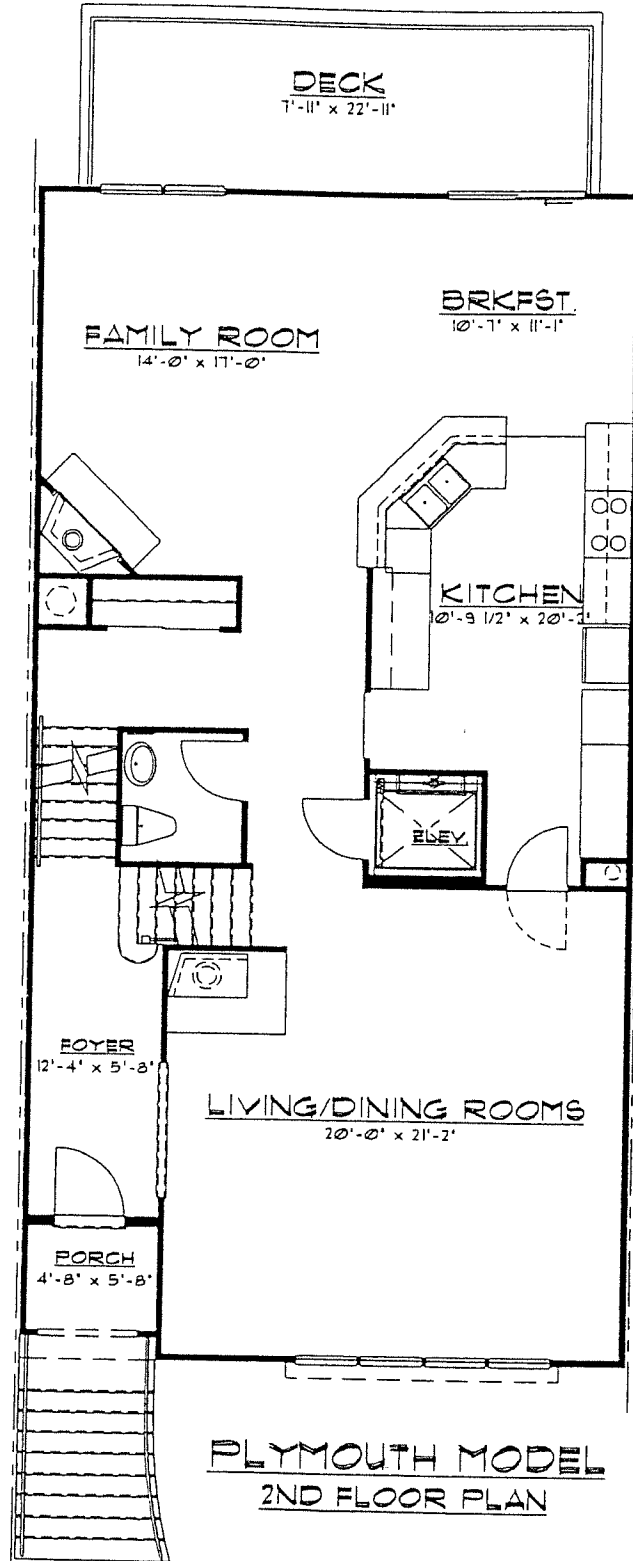

BK08680PG085

EXHIBIT "E-4"

PLYMOUTH MODEL
2ND FLOOR PLAN

MINNO
& WASKO

ARCHITECTS AND PLANNERS

80 Lambert Lane Suite 105
Lambertville New Jersey 08530
Telephone (609) 397-9009
Fax (609) 397-9399

08/08/03
BEACON HILL TOWNHOMES
ENGLEWOOD, NEW JERSEY