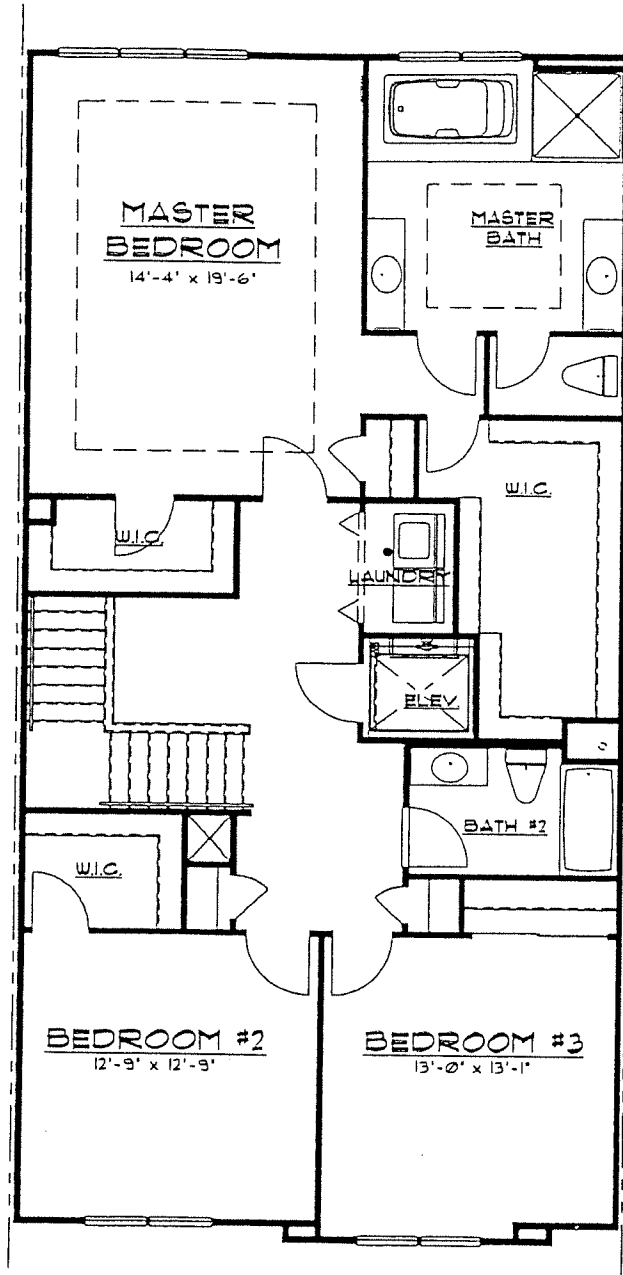

BK08680PG085

EXHIBIT "E-4"

PLYMOUTH MODEL
2ND FLOOR PLAN

MINNO
& WASKO

ARCHITECTS AND PLANNERS

80 Lambert Lane Suite 105
Lambertville New Jersey 08530
Telephone (609) 397-9009
Fax (609) 397-9399

08/08/03
BEACON HILL TOWNHOMES
ENGLEWOOD, NEW JERSEY

RK 08680 PG 086

EXHIBIT "E-4"

PLYMOUTH MODEL
3RD FLOOR PLAN

**MINNO
& WASKO**

ARCHITECTS AND PLANNERS

80 Lambert Lane Suite 105
Lambertville New Jersey 08530
Telephone (609) 397-9009
Fax (609) 397-9399

08/08/03
BEACON HILL TOWNHOMES
ENGLEWOOD, NEW JERSEY