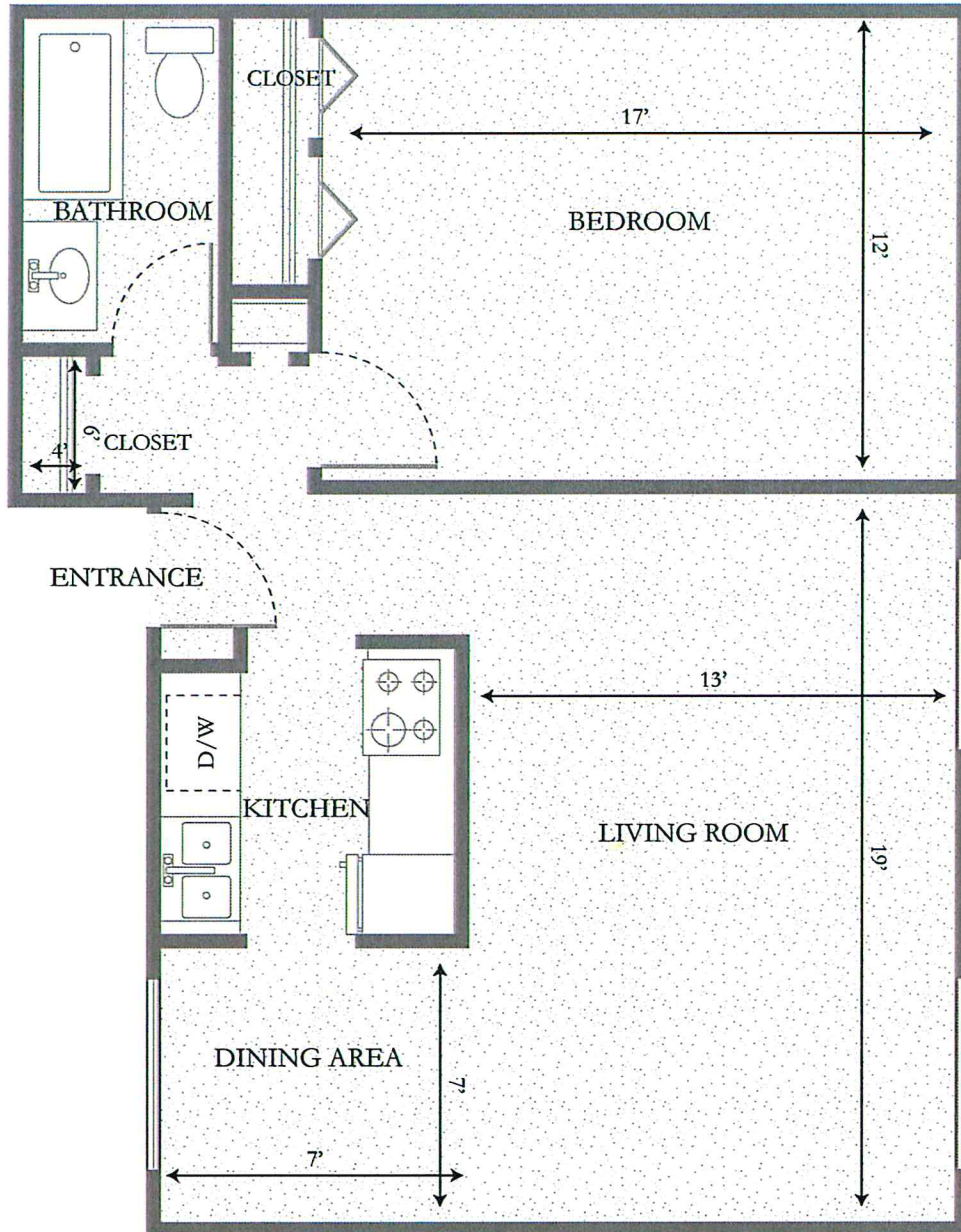

**BRENTWOOD MANOR**  
201-225 PIERMONT RD, CRESKILL, N.J.  
1 BEDROOM - 1 BATH - FIRST FLOOR (690 sq ft)

RENT INCLUDES: HOT & COLD WATER

TENANT PAYS: GAS & ELECTRIC

GAS HEAT, ELECTRIC CENTRAL AC

\*DIMENSIONS ARE APPROXIMATE