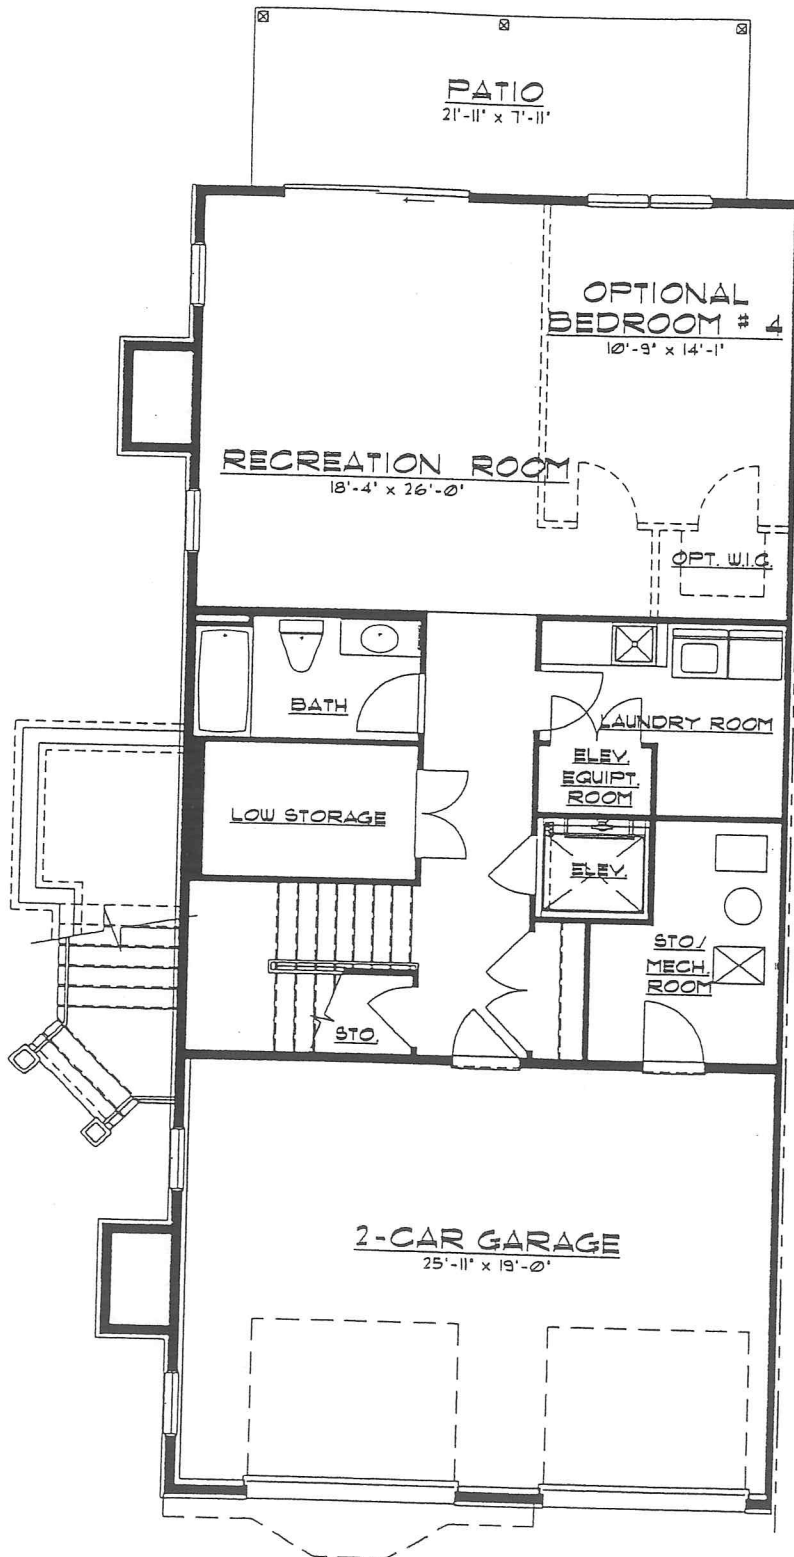

Exhibit "E-1"

CONCORD MODEL
1ST FLOOR PLAN

**MINNO
& WASKO**

ARCHITECTS AND PLANNERS

80 Lambert Lane Suite 105
Lambertville New Jersey 08530
Telephone (609) 397-9009
Fax (609) 397-9399

08/08/03
BEACON HILL TOWNHOMES
ENGLEWOOD, NEW JERSEY