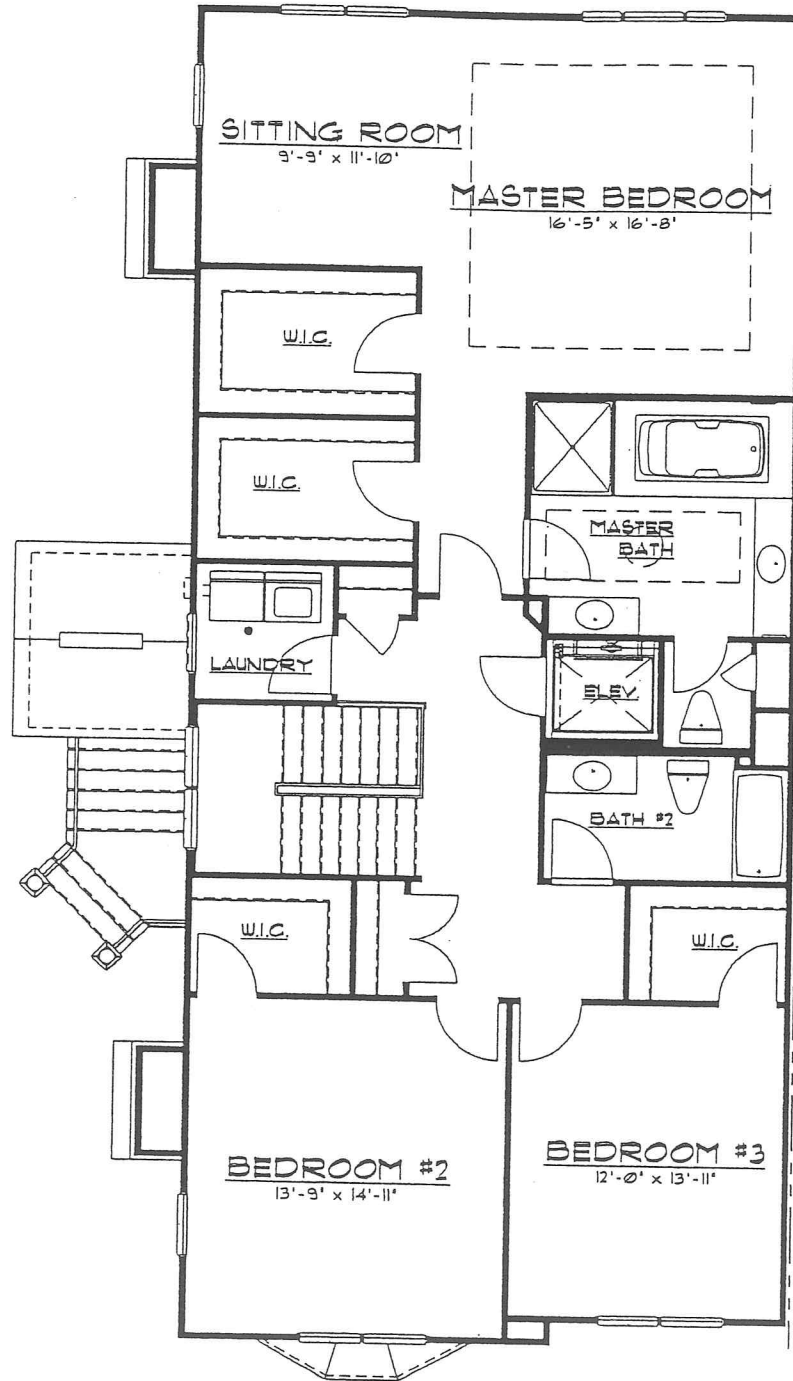

08/08/03

RKOR680PG077

EXHIBIT "E-1"

CONCORD MODEL
3RD FLOOR PLAN

MINNO
& WASKO

ARCHITECTS AND PLANNERS

80 Lambert Lane Suite 105
Lambertville, New Jersey 08530
Telephone (609) 397-9009
Fax (609) 397-9399

08/08/03
BEACON HILL TOWNHOMES
ENGLEWOOD, NEW JERSEY