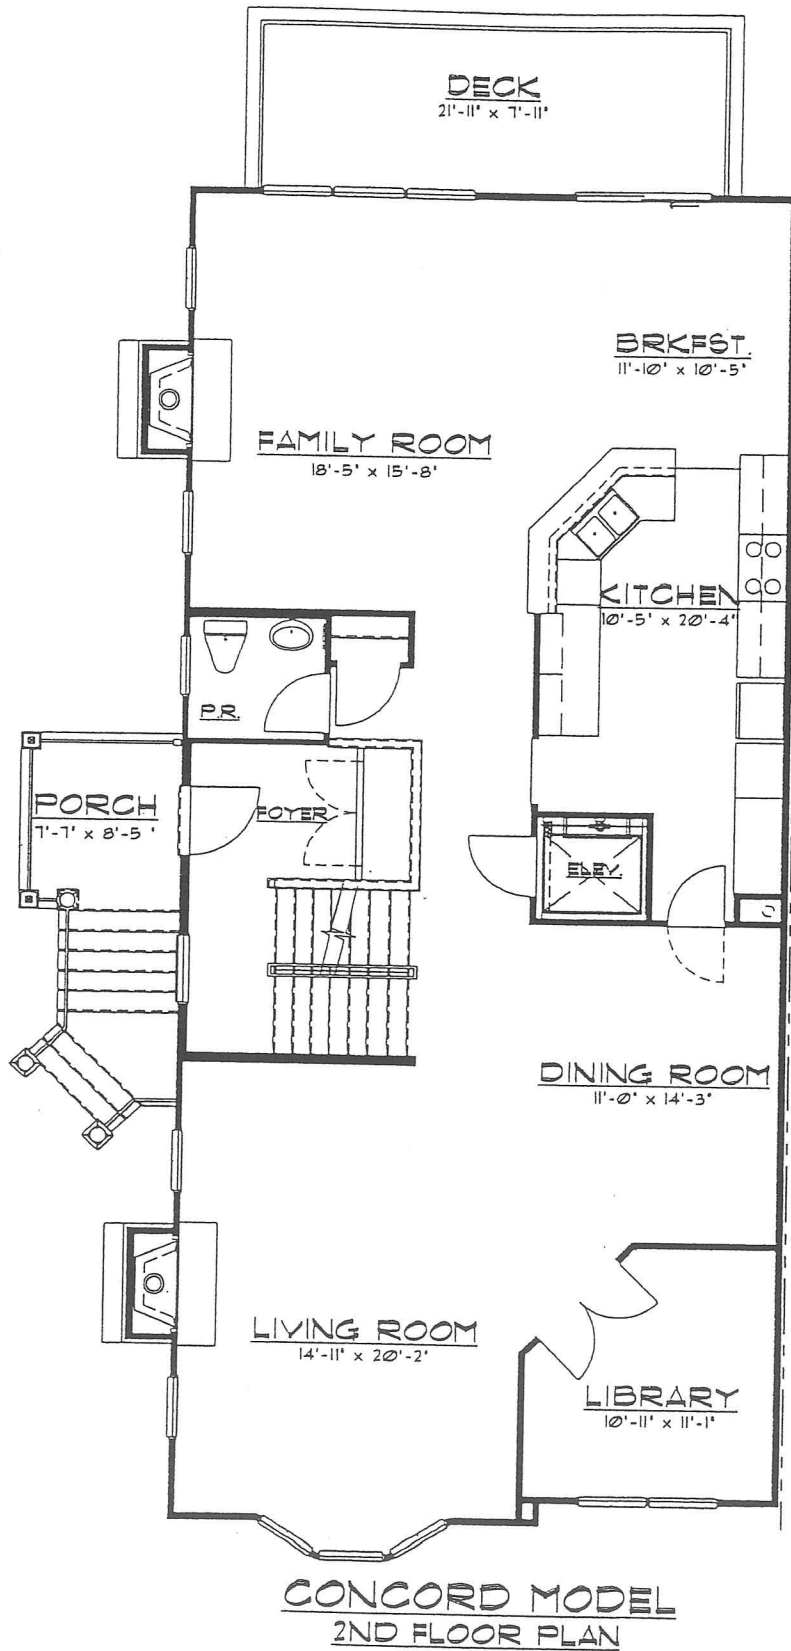

EXHIBIT "E-1"

**MINNO
& WASKO**

ARCHITECTS AND PLANNERS

80 Lambert Lane Suite 105
Lambertville New Jersey 08530
Telephone (609) 397-9009
Fax (609) 397-9399

BEACON HILL TOWNHOMES
ENGLEWOOD, NEW JERSEY

08/08/03

RKOR680PG077